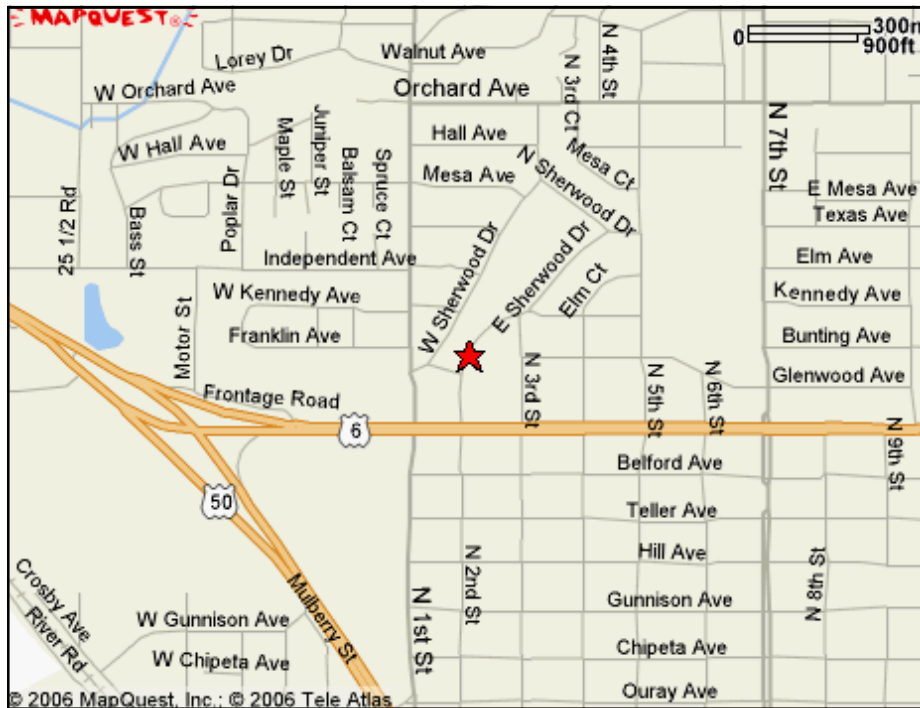

Directions to Our Grand Junction Office

Our Grand Junction office is located near the intersection of North Avenue (Highway 6) and Second Street (near Old Chicago Restaurant). We are located directly across from Sherwood Park one block north of North Avenue. If more detailed directions are necessary, please call.

From I-70

- Exit at Horizon Dr. (Exit 31) and turn south
- Go through roundabout in 1.5 miles. Take the 12th St. exit (last one) go 3 miles
- Turn right onto North Ave., go 10 blocks
- Turn right onto 2nd St. by Old Chicago Restaurant
- 2nd St. merges with E. Sherwood Dr., our offices are on the right

Hwy 50 to Grand Junction

- Enter Grand Junction on Hwy. 50
- Go over bridge (Hwy. 50 turns left) but continue straight through downtown. The road becomes 5th St.
- Turn left onto North Ave., go 3 blocks
- Turn right onto 2nd St. by Old Chicago Restaurant
- 2nd St. merges with E. Sherwood Dr., our offices are on the right